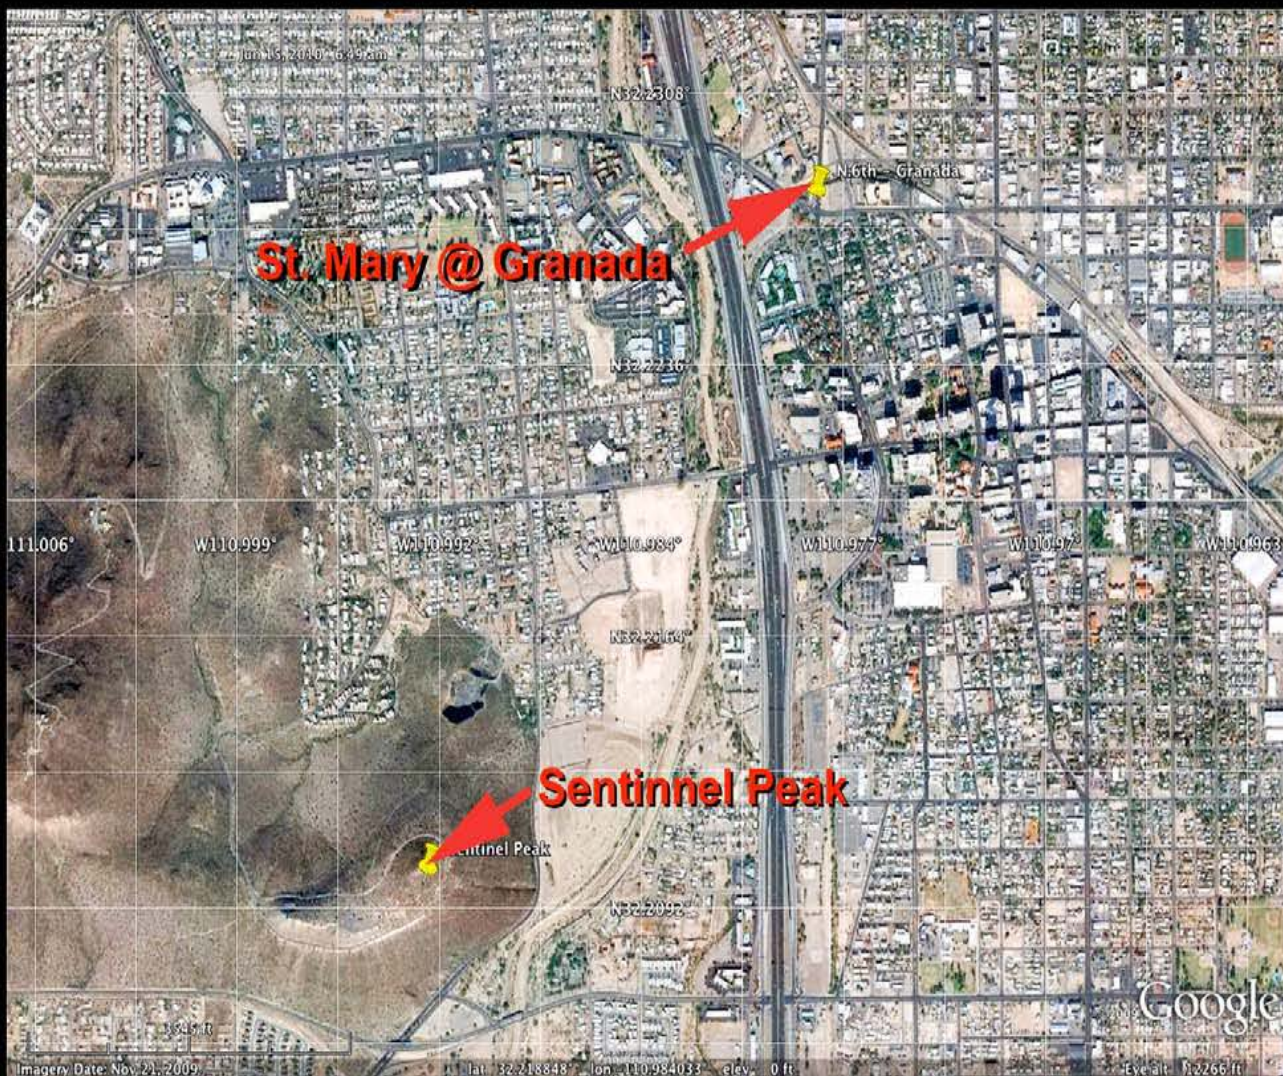

# SITE A Art Element - Interactive Station

## TRAVELING THROUGH STILLNESS

Now we invite you to push the button and watch for the twinkle of light just below the 'A' on Sentinel Peak. Each lapse between twinkles will signal that you have traveled a distance from here to there, 1.39 miles, by the courtesy of our Earth's rotation.