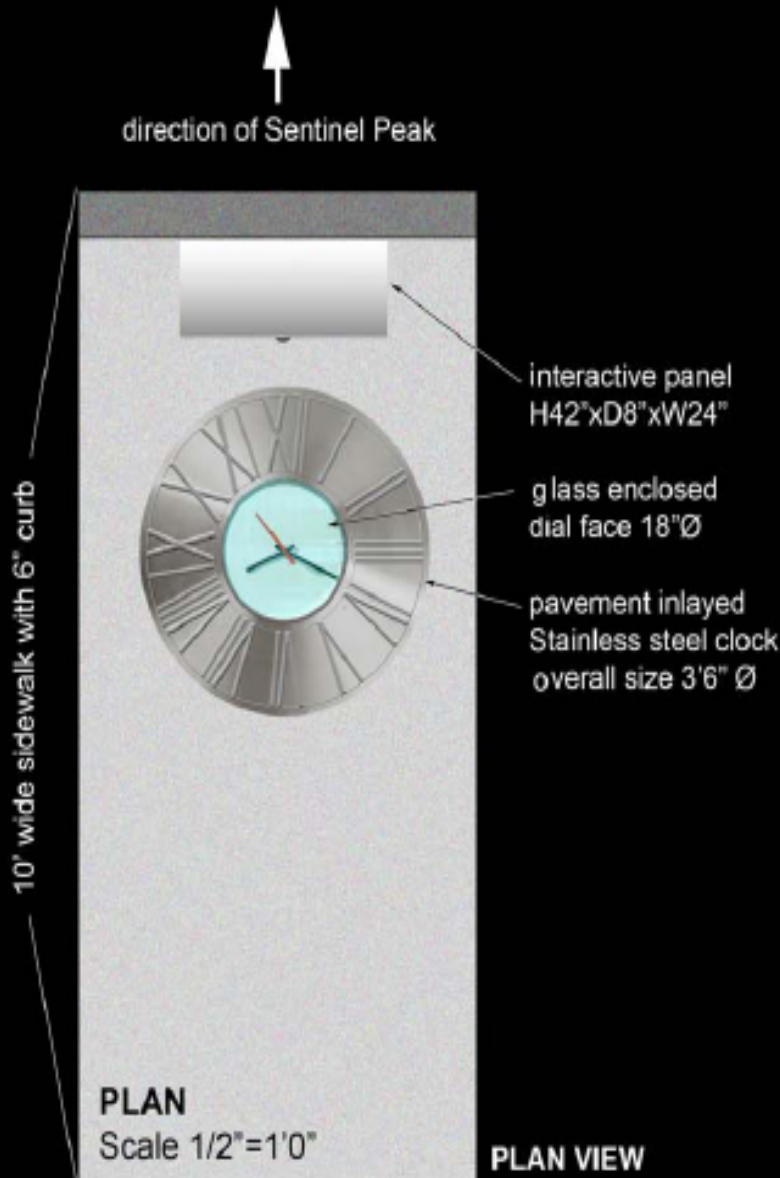

SITE A Art Element - Interactive Station